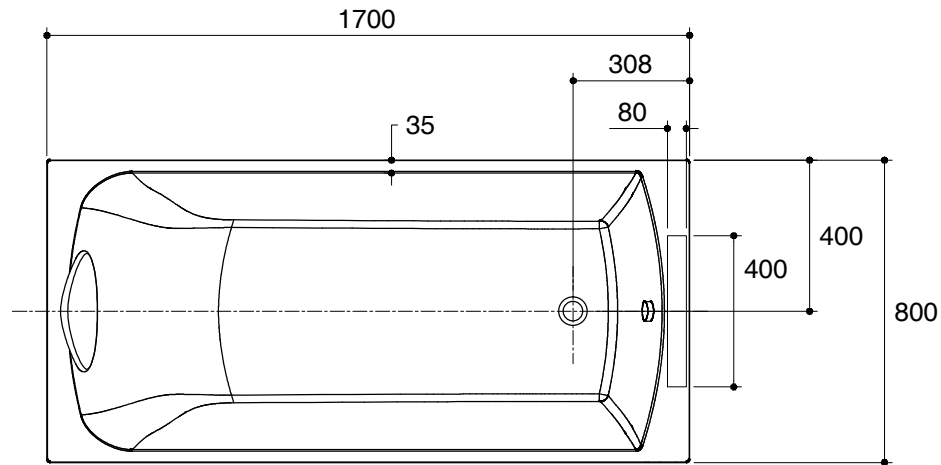

Dimensions are approximate.

Unit: mm

Recommended Faucet Area

Customer Interface Access Panel
W500 x H450

SKU	K-18257X-0
Name	PATIO
Description	1700 PLAIN BATH

KOHLER

*The recommended dimension for installation can be adjusted according to user preferences and layout.