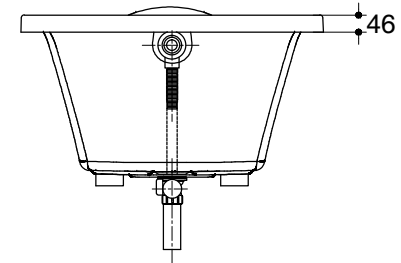

Dimensions are approximate.

Unit: mm

Recommended Faucet Area

Customer Interface Access Panel
W500 x H450

SKU	K-18257X-0
Name	PATIO
Description	1700 PLAIN BATH

KOHLER

*The recommended dimension for installation can be adjusted according to user preferences and layout.