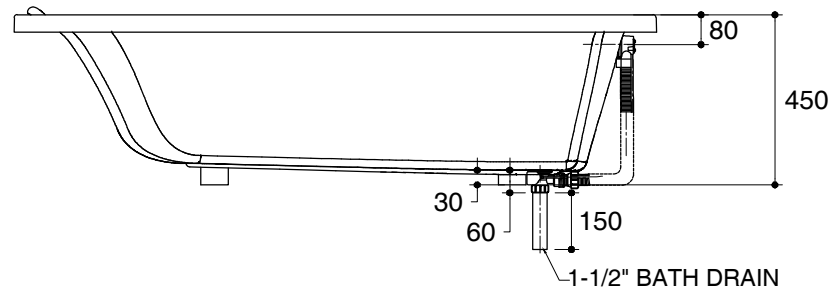

Dimensions are approximate.

Unit: mm

Recommended Faucet Area

Customer Interface Access Panel
W500 x H450

SKU	K-18257X-0
Name	PATIO
Description	1700 PLAIN BATH

KOHLER

*The recommended dimension for installation can be adjusted according to user preferences and layout.